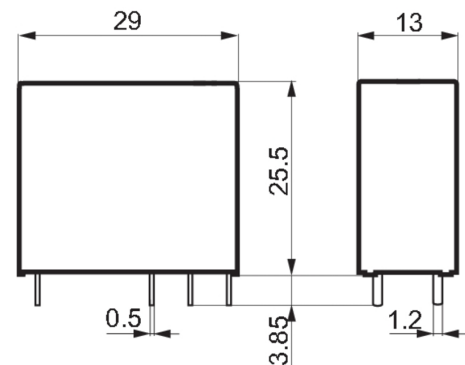

Width	13 mm	Height	29 mm
Depth	25.5 mm	Weight	13 g
Net weight	17.9 g		

**Temperatures**

Humidity	40 °C / 93 % rel. humidity, no condensation	Operating temperature	-40 °C...70 °C
Storage temperature	-40 °C...85 °C		

**Drawings**

**Wiring diagram**

**DC load limit curve**

**AC operational voltage range**

**Electrical service life**

**Derating curve**

**Dimensioned drawing**

**RIDERSERIES  
RCI424730**